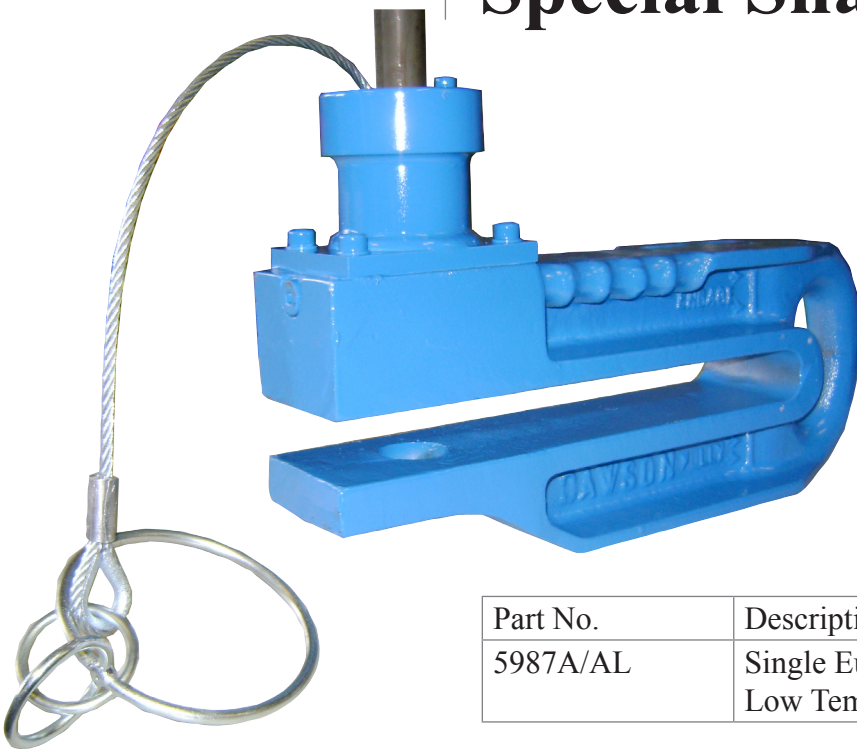

## NEW PRODUCT Special Shackles

Blue Shackles  
New Low Temperature Shackle

Part No.	Description	Colour
5987A/AL	Single Euro Ground Release (250/10T) Low Temperature -40C	Blue

## Yellow Shackles New Wide Throat Shackles

Part No.	Description	Throat Width	Colour
5990	Single Euro Ground Release (250/10T) Throat Depth 250	32.5mm	Yellow
5991	Single Euro Ground Release (250/5T) Throat Depth 250	36mm	Yellow
5992	Single Euro Ground Release (150/10T) Throat Depth 150	35mm	Yellow
5993	Single Euro Ground Release (150/7.5T) Throat Depth 150	35mm	Yellow